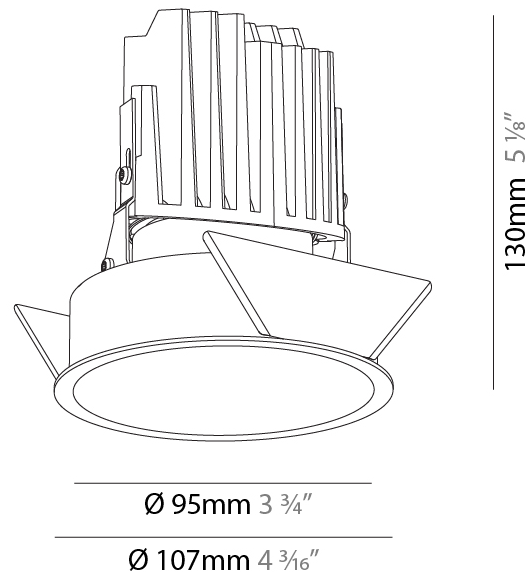

GENERAL

Series: Bioniq
Subseries: Bioniq Round Deep
Brand: Prolicht
Division: Architectural
Mounting Type: Recessed
Mounting Location: Ceiling
Subcategory: Downlight

PHYSICAL

Shape: Round
Diameter (mm): 107
Diameter (in): 4 3/16
Height (mm): 130
Height (in): 5 1/8
Ceiling Thickness (mm): 10 / 12.5 / 15
Ceiling Thickness (in): 3/8 or 1/2 or 9/16
Min. Recessing Depth (mm): 150
Min. Recessing Depth (in): 5 7/8
Light Distribution: Downlight
Weight (kg): 0.506
Weight (lbs): 1.12
Fixture Finish: SSR / BKV / CWI / CRY / HAB / UFT / ITA / RUA / FTG / MYG / LOD / PUS / FRO / FUP / KIA / POP / BLS / SPG / MEY / GOH / GUM / CHC / COM / ABZ / JAG / OBR / MOS / ROR
Fixture Material: Aluminum Die Cast
Cut-out Measurements: 98mm / 3 7/8"

ELECTRICAL

Lamp Type: LED (Zhaga Standard)
Total Output Wattage (W): 15
Dimming: Dali Dimming
Driver Included: No
Driver Location: Recessed Housing
Driver Type: Constant Current - 120Vac
Housing: See components
Input Voltage (V): 120
Constant Current (MA): 350

LED

Number of LEDs: 1
Color Temperature (°K): Warm Dim
Max. Delivered Lumen (lm): 760
Nominal Lumen (lm): 1140
CRI: >90 CRI

OPTICAL

Reflector: 20 / 40 / 60

RATINGS AND CERTIFICATIONS

Certified By: Certified for North American Standards
IP rating: IP20