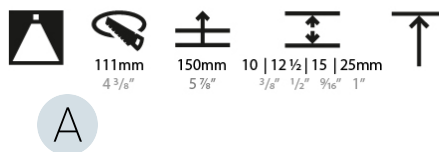

GENERAL

Series: Bioniq
 Subseries: Bioniq Round Deep
 Brand: Prolicht
 Division: Architectural
 Mounting Type: Trimless
 Mounting Location: Ceiling
 Subcategory: Downlight

PHYSICAL

Shape: Round
 Diameter (mm): 107
 Diameter (in): 4 3/16
 Height (mm): 130
 Height (in): 5 1/8
 Ceiling Thickness (mm): 10 / 12.5 / 15 / 25
 Ceiling Thickness (in): 3/8 or 1/2 or 9/16 or 1
 Min. Recessing Depth (mm): 150
 Min. Recessing Depth (in): 5 7/8
 Light Distribution: Downlight
 Weight (kg): 0.646
 Weight (lbs): 1.42
 Fixture Finish: SSR / BKV / CWI / CRY / HAB / UFT / ITA / RUA / FTG / MYG / LOD / PUS / FRO / FUP / KIA / POP / BLS / SPG / MEY / GOH / GUM / CHC / COM / ABZ / JAG / OBR / MOS / ROR
 Fixture Material: Aluminum Die Cast
 Cut-out Measurements: Ø 111mm / 4 3/8"
 Upon Request: Unique Ceiling Thickness

LED

Number of LEDs: 1
 Color Temperature (°K): 2700 / 3000 / 3500 / 4000
 Max. Delivered Lumen (lm): 876 / 909 / 955 / 974
 Nominal Lumen (lm): 1304 / 1352 / 1421 / 1450
 CRI: >90 CRI
 Efficiency (%): 87.9 / 88.4 / 87.9
 Lamp Life (hrs): 50000
 Upon Request: RGB-W Tunable White Special Color Temperature Special LED

OPTICAL

Reflector°: 18 / 42 / 60
 Optic°: Lens Pack - No Lens / Linear Spread Lens / Honeycomb / Spread Lens
 Upon Request: Special Beam Angles

RATINGS AND CERTIFICATIONS

382, F 416-247-9319, www.zaneen.com
 Certified by Intertek for North American Standards at the end of the existing Model #. For assistance on 'custom' specifications, contact zteam@zaneen.com.
 In a constant effort to supply the best product, we reserve the right to change specifications or materials without notice. The most recent specification sheets are found at zaneen.com
 IP rating: IP20