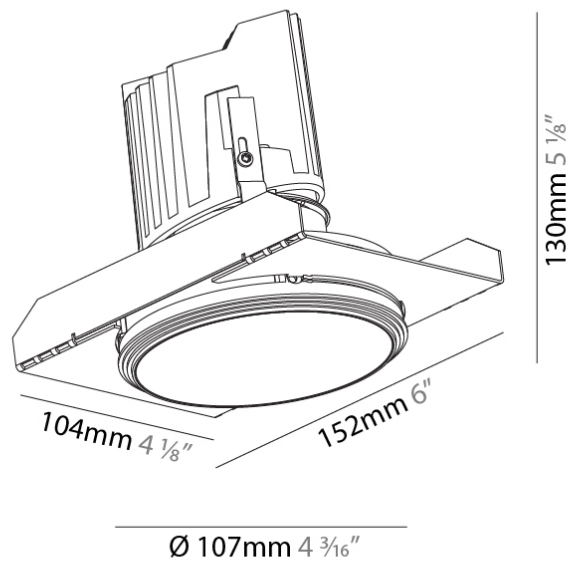

GENERAL

Series: Bioniq
 Subseries: Bioniq Round Deep
 Brand: Prolicht
 Division: Architectural
 Mounting Type: Trimless
 Mounting Location: Ceiling
 Subcategory: Downlight

PHYSICAL

Shape: Round
 Diameter (mm): 107
 Diameter (in): 4 3/16
 Height (mm): 130
 Height (in): 5 1/8
 Ceiling Thickness (mm): 10 / 12.5 / 15 / 25
 Ceiling Thickness (in): 3/8 or 1/2 or 9/16 or 1
 Min. Recessing Depth (mm): 150
 Min. Recessing Depth (in): 5 7/8
 Light Distribution: Downlight
 Weight (kg): 0.646
 Weight (lbs): 1.42
 Fixture Finish: SSR / BKV / CWI / CRY / HAB / UFT / ITA / RUA / FTG / MYG / LOD / PUS / FRO / FUP / KIA / POP / BLS / SPG / MEY / GOH / GUM / CHC / COM / ABZ / JAG / OBR / MOS / ROR
 Fixture Material: Aluminum Die Cast
 Cut-out Measurements: Ø 111mm / 4 3/8"
 Upon Request: Unique Ceiling Thickness

OPTICAL

Reflector°: 18 / 42 / 60
 Optic°: Lens Pack - No Lens / Linear Spread Lens / Honeycomb / Spread Lens
 Upon Request: Special Beam Angles

RATINGS AND CERTIFICATIONS

382, F 416-247-9319, www.zaneen.com
 Certified by Intertek for North American Standards at the end of the existing Model #. For assistance on 'custom' specifications, contact zteam@zaneen.com.
 In a constant effort to supply the best product, we reserve the right to change specifications or materials without notice. The most recent specification sheets are found at zaneen.com
 IP rating: IP20